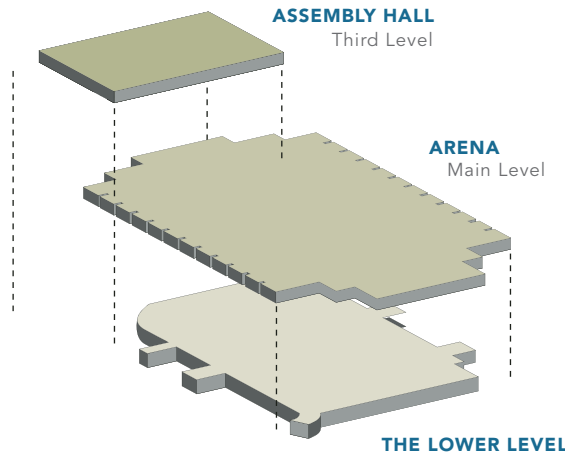

WAR MEMORIAL ARENA HIGHLIGHTS

- 34,500 square foot arena
- 44,000 square foot basement level rehearsal and catering space
- 3,100 square foot assembly hall meeting space
- Versatile box office/registration area
- Underground covered access to the Convention Center
- A beautiful pink marble Memorial Hall dedicated to the War Veterans of Onondaga County
- A historic overview of past military action including authentic memorabilia
- An honor roll listing over 62,000 Veterans who served while residents of Onondaga county

SEATING CAPACITIES

Location	Sq . Ft.	Dimensions	In Round	Hockey	Main Stage	Booths	Banquet
Arena	34,500	250 x 138	7,115	5,839	6,014	119	1,340

WAR MEMORIAL ARENA

Arena

PROSCENIUM: 85' WIDE X 27' 8" HIGH
DEPTH: 30' DEEP X 102' WIDE (WALL TO WALL)

(M) Main Level

Assembly Hall

(3) Third Level

Lower Level

(L) Lower Level