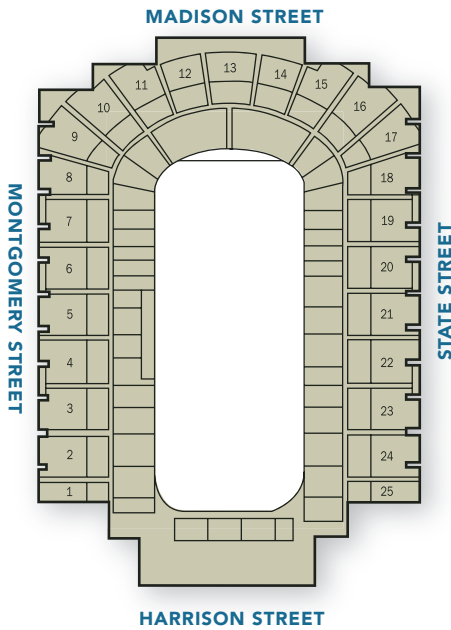

Where Syracuse Plays

The War Memorial Arena is a 7,000 seat venue perfect for hosting concerts, large assemblies, sporting events and family theatrical performances.

Home to the Syracuse Crunch American Hockey League Team, this multi functional space features flexible event space on three levels. From a full ice arena, to a basketball court to retractable track seating, this space provides a variety of options for your next special event

WAR MEMORIAL ARENA HIGHLIGHTS

- 34,500 square foot arena
- 44,000 square foot basement level rehearsal and catering space
- 3,100 square foot assembly hall meeting space
- Versatile box office/registration area
- Underground covered access to the Convention Center
- A beautiful pink marble Memorial Hall dedicated to the War Veterans of Onondaga County
- A historic overview of past military action including authentic memorabilia
- An honor roll listing over 62,000 Veterans who served while residents of Onondaga county

SEATING CAPACITIES

Location	Sq . Ft.	Dimensions	In Round	Hockey	Main Stage	Booths	Banquet
Arena	34,500	250 x 138	7,115	5,839	6,014	119	1,340

WAR MEMORIAL ARENA

Arena

PROSCENIUM: 85' WIDE X 27' 8" HIGH
DEPTH: 30' DEEP X 102' WIDE (WALL TO WALL)

(M) Main Level

Assembly Hall

(3) Third Level

Lower Level

(L) Lower Level